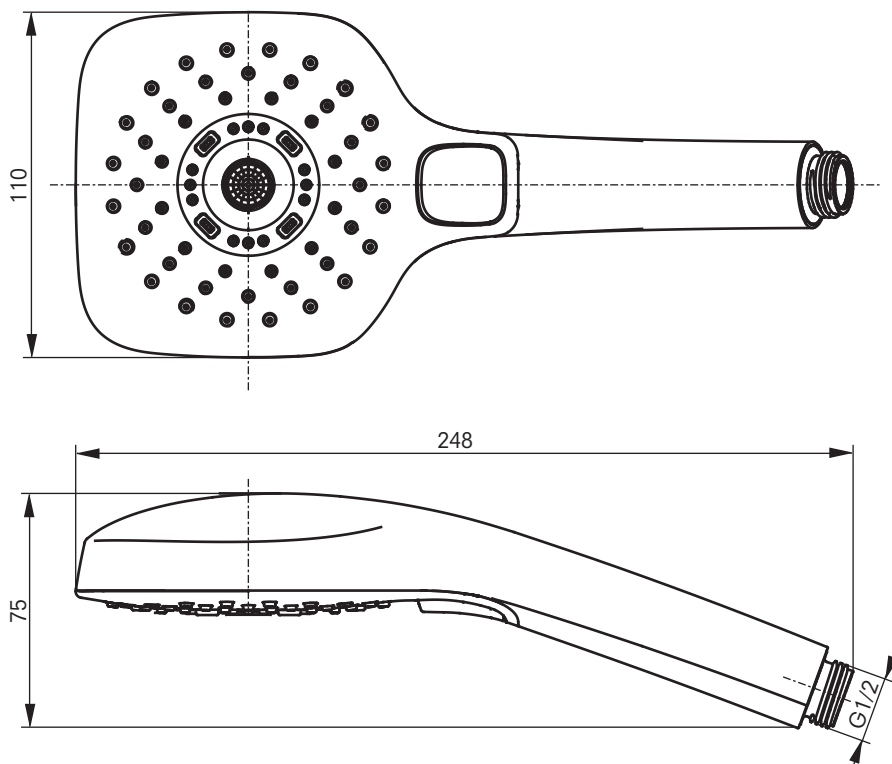

SHOWER

DaySpa hand shower with 3 types of spray, 110 mm, square

DE: DaySpa Handbrause mit 3 Strahlarten, 110 mm, eckig
FR: DaySpa handdouche met 3 straalsoorten, 110 mm, vierkant
IT: DaySpa douchette avec trois types de jet, 110 mm, rectangulaire
NL: DaySpa doccetta con 3 tipi di getto, 110 mm, rettangolare

PRODUCT DETAILS

Product code	TBW02015E1A
EAN code	40 50663 09472 0
Size	w:110×d:74.5×h:245 (mm)
Colour	Chrome, White
Material	Resin
Technologies	Wavy spray, Water-saving

TECHNICAL DETAILS

Flow rate (at 0.3 Mpa)	Comfort Wave: 7.6 l/min
	Active Wave : 7.8 l/min
	Warm Pillar : 7.7 l/min
Operating pressure	0.05 - 0.5 MPa

Weights and measurements shown may be subject to small variations or are indicative.

TECHNICAL DRAWINGS

SHOWER

DaySpa hand shower with 3 types of spray, 110 mm, square

DE: DaySpa Handbrause mit 3 Strahlarten, 110 mm, eckig
FR: DaySpa handdouche met 3 straalsoorten, 110 mm, vierkant
IT: DaySpa doccia con 3 tipi di getto, 110 mm, rettangolare
NL: DaySpa douchetta con 3 tipi di getto, 110 mm, rettangolare